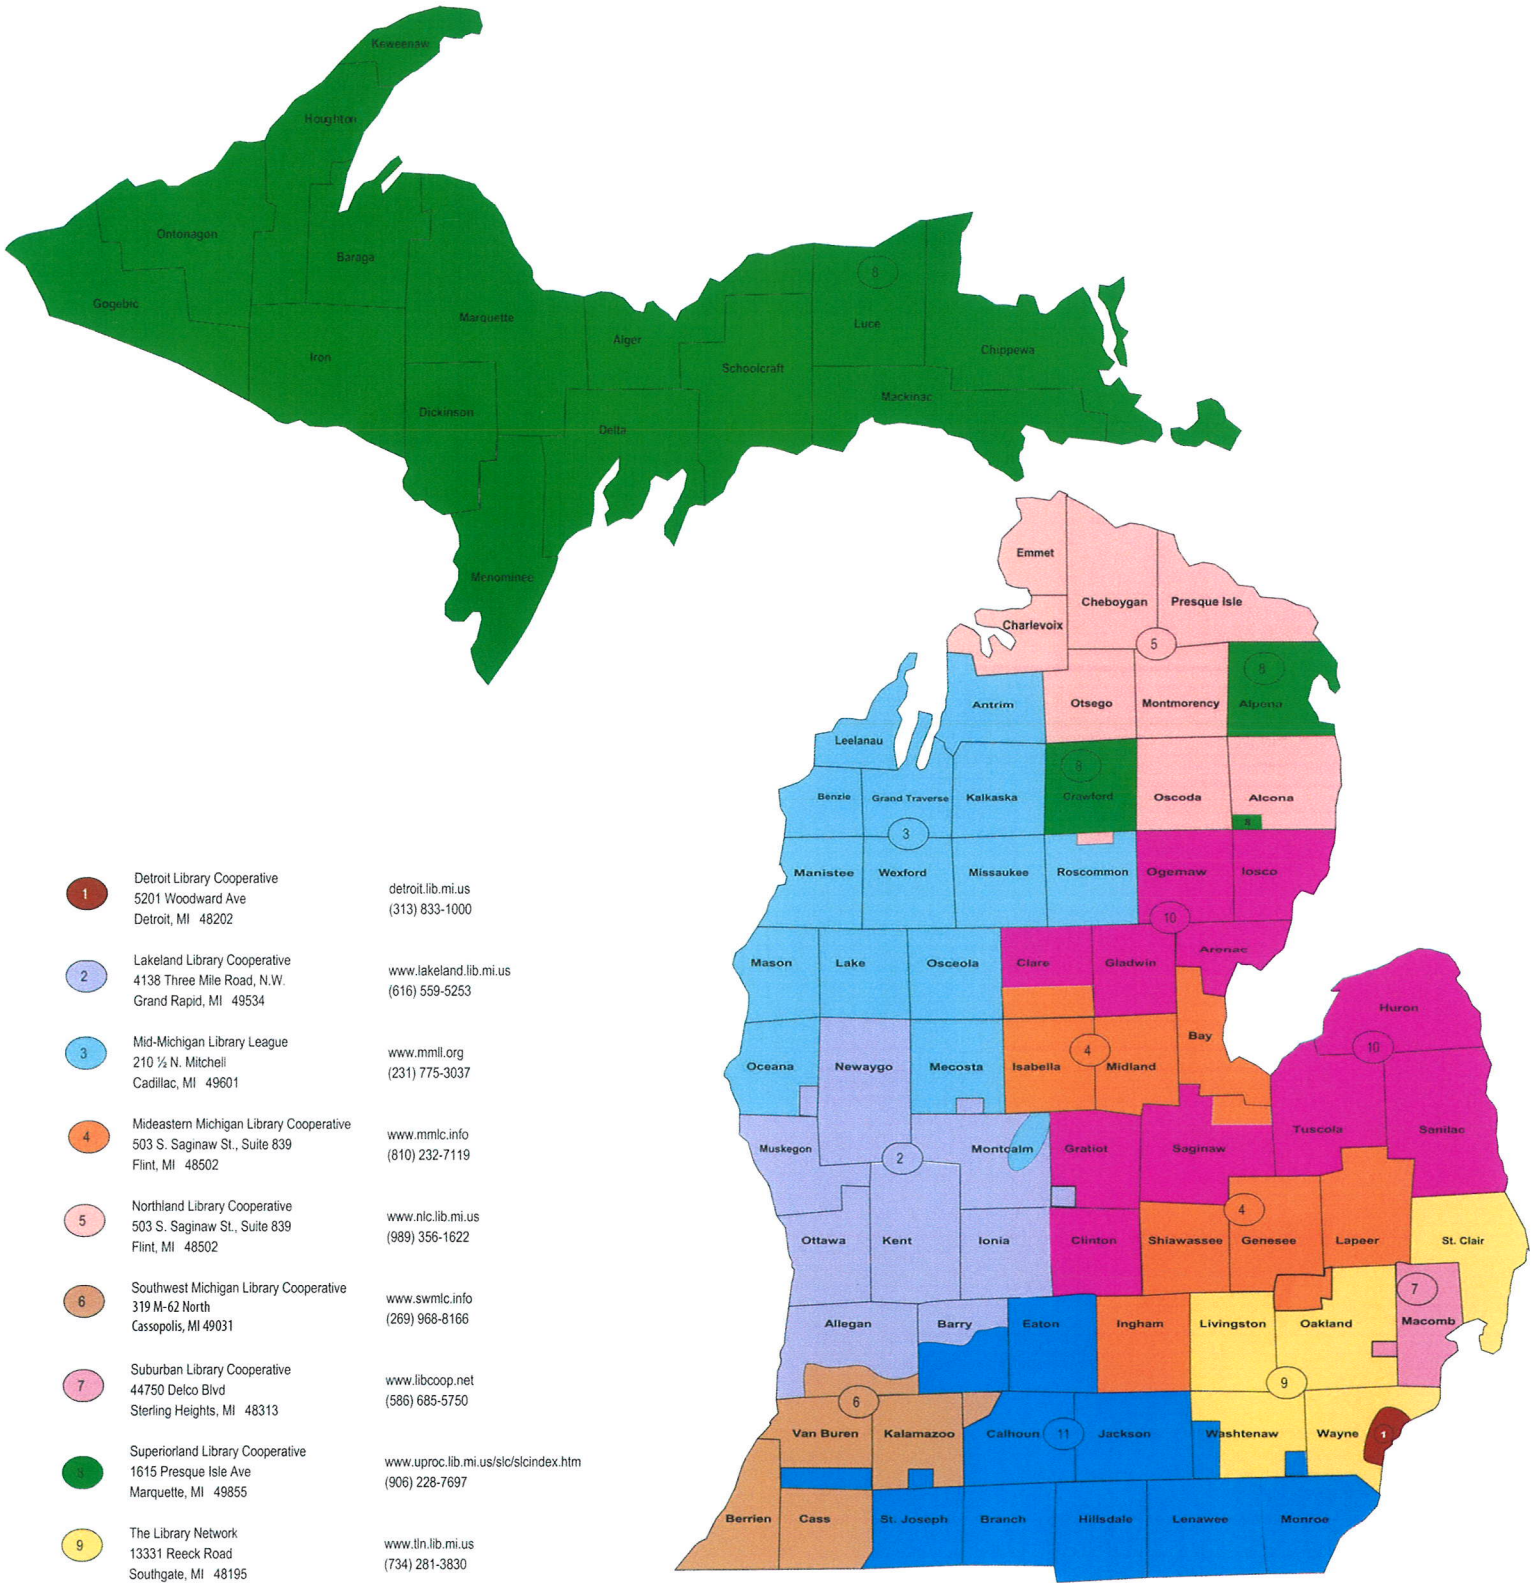

# Your Michigan Library Cooperatives

- 1** Detroit Library Cooperative  
 5201 Woodward Ave  
 Detroit, MI 48202  
[detroit.lib.mi.us](http://detroit.lib.mi.us)  
 (313) 833-1000
- 2** Lakeland Library Cooperative  
 4138 Three Mile Road, N.W.  
 Grand Rapids, MI 49534  
[www.lakeland.lib.mi.us](http://www.lakeland.lib.mi.us)  
 (616) 559-5253
- 3** Mid-Michigan Library League  
 210 1/2 N. Mitchell  
 Cadillac, MI 49601  
[www.mmll.org](http://www.mmll.org)  
 (231) 775-3037
- 4** Midwestern Michigan Library Cooperative  
 503 S. Saginaw St., Suite 839  
 Flint, MI 48502  
[www.mmlc.info](http://www.mmlc.info)  
 (810) 232-7119
- 5** Northland Library Cooperative  
 503 S. Saginaw St., Suite 839  
 Flint, MI 48502  
[www.nlc.lib.mi.us](http://www.nlc.lib.mi.us)  
 (989) 356-1622
- 6** Southwest Michigan Library Cooperative  
 319 M-62 North  
 Cassopolis, MI 49031  
[www.swmlc.info](http://www.swmlc.info)  
 (269) 968-8166
- 7** Suburban Library Cooperative  
 44750 Delco Blvd  
 Sterling Heights, MI 48313  
[www.libcoop.net](http://www.libcoop.net)  
 (586) 685-5750
- 8** Superiorland Library Cooperative  
 1615 Presque Isle Ave  
 Marquette, MI 49855  
[www.uproc.lib.mi.us/slc/slcindex.htm](http://www.uproc.lib.mi.us/slc/slcindex.htm)  
 (906) 228-7697
- 9** The Library Network  
 13331 Reeck Road  
 Southgate, MI 48195  
[www.tln.lib.mi.us](http://www.tln.lib.mi.us)  
 (734) 281-3830
- 10** White Pine Library Cooperative  
 3210 Davenport Ave  
 Saginaw, MI 48602  
[www.wplc.org](http://www.wplc.org)  
 (989) 793-7126
- 11** Woodlands Library Cooperative  
 415 South Superior St., Suite A  
 Albion, MI 49224  
[www.woodlands.lib.mi.us](http://www.woodlands.lib.mi.us)  
 (517) 629-9469